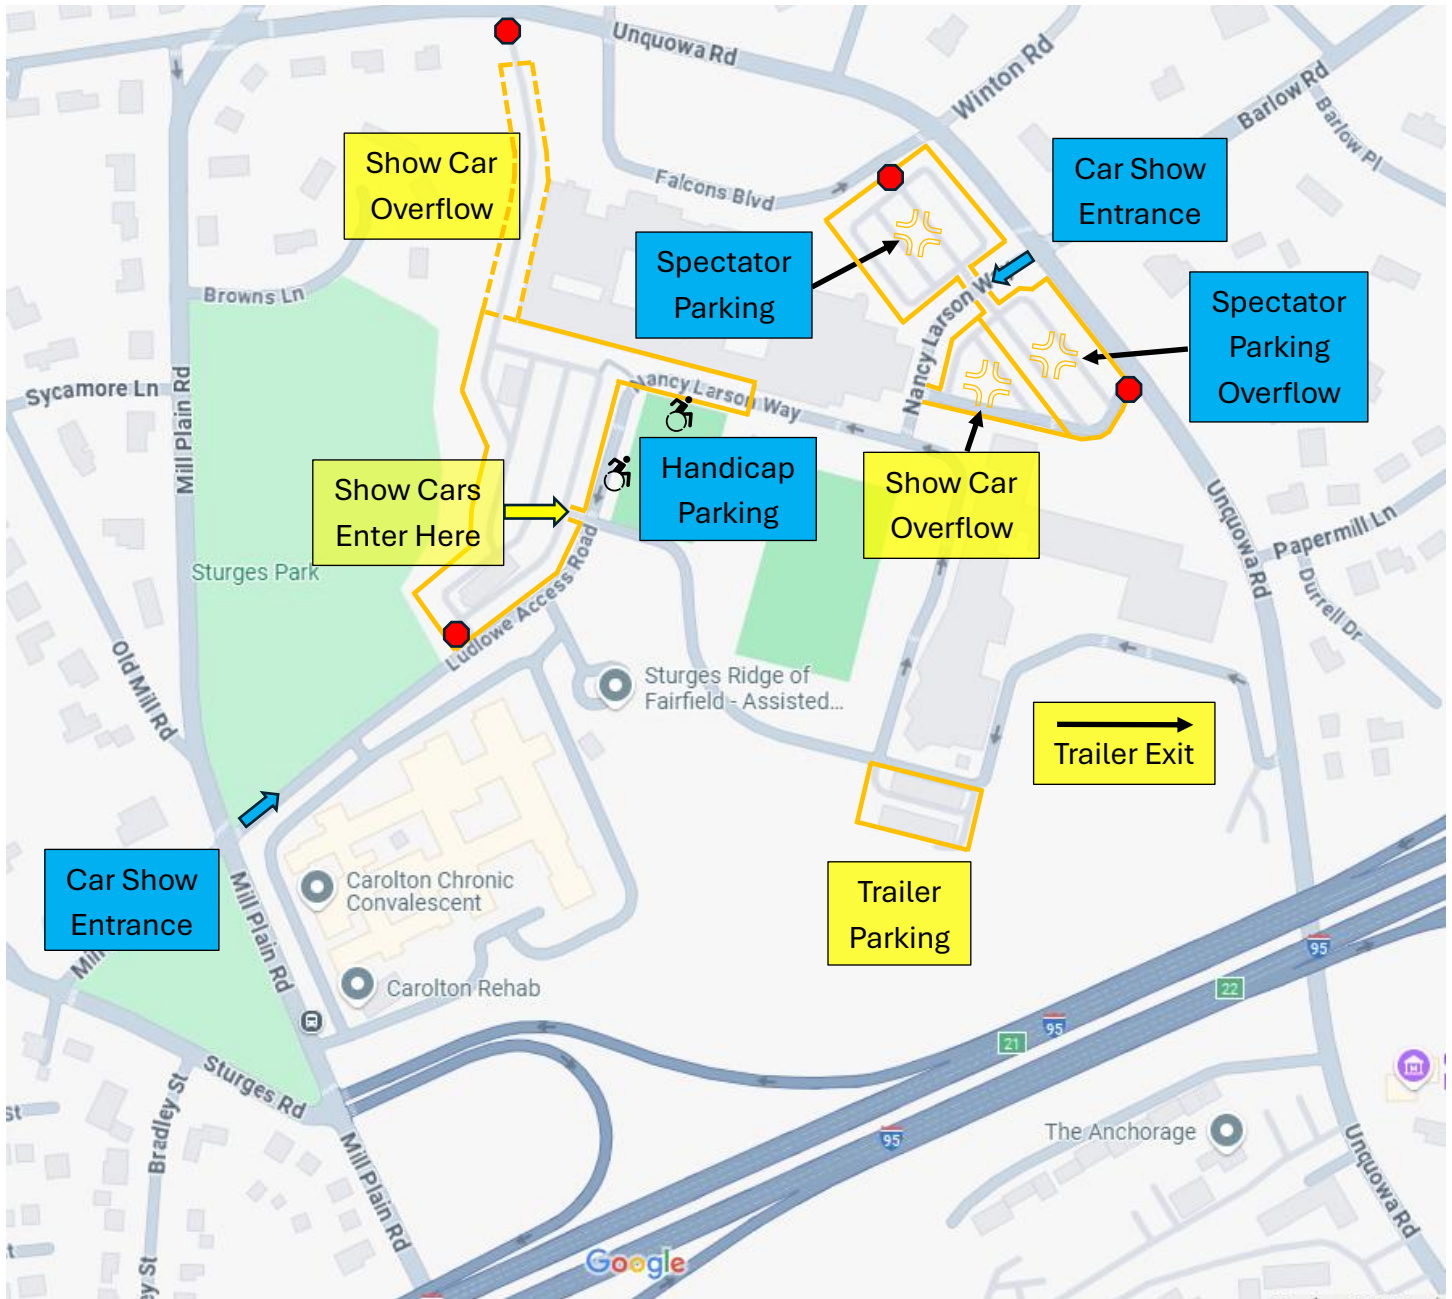

## Directions to the Car Show

Fairfield Ludlowe High School, 785 Unquowa Rd, Fairfield CT

**From I-95:** Take Exit 21 off I-95 and proceed North onto Mill Plain Rd. Look for the Car Show Entrance sign on the right. Follow the signs for Show Cars and Spectator Parking.

**From Route 15, Merritt Parkway:** Take Exit 27 off the Merritt and proceed South onto Route 58 for 1.4 mile. Turn right onto Samp Mortar Dr. Proceed straight (turns into Brookside Dr) for 1.1 miles. Turn left onto Mill Plain Rd. In 2.0 miles look for the Car Show Entrance sign on the left. Follow the signs for Show Cars and Spectator Parking.

**From points within Fairfield:** Look for the Car Show Entrance sign on Unquowa Rd. opposite Barlow Rd. Spectator parking is immediately past the entrance. Show Cars follow the signs to the Show Field entrance.

**Handicap Parking:** Next to the Show Field on Nancy Larson Way.